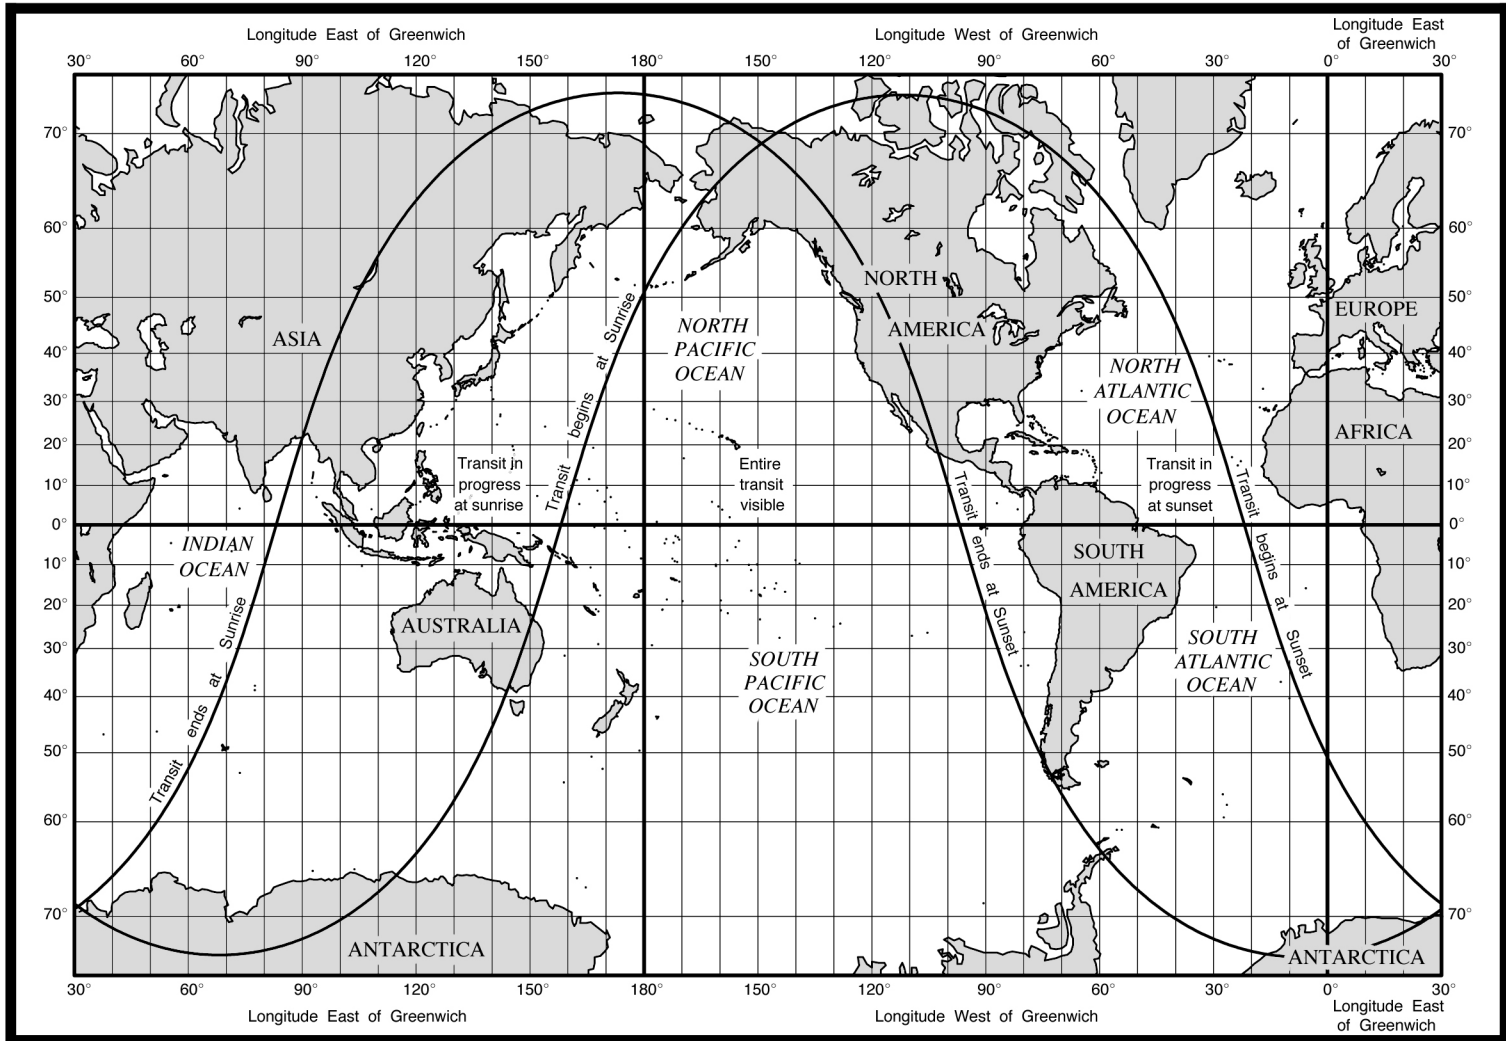

# TRANSIT OF MERCURY OF 2006 NOVEMBER 8-9

ASTRONOMICAL APPLICATIONS DEPT.  
U.S. NAVAL OBSERVATORY  
WASHINGTON, DC 20392-5420 USA