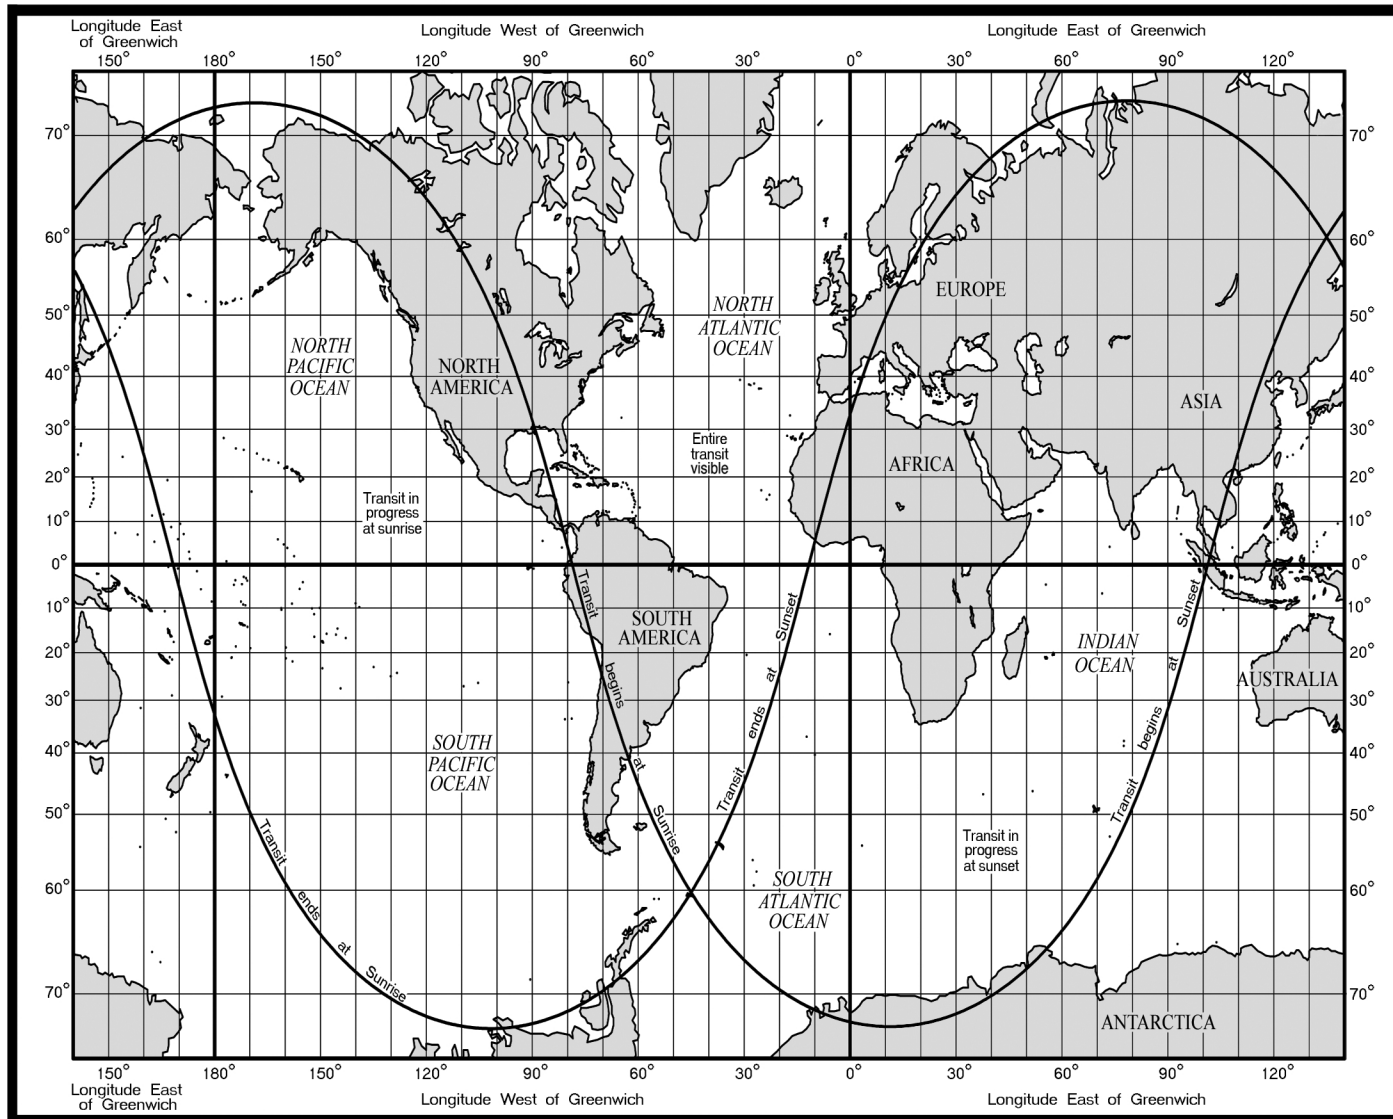

TRANSIT OF MERCURY OF 2016 MAY 9

ASTRONOMICAL APPLICATIONS DEPT.
U.S. NAVAL OBSERVATORY
WASHINGTON, DC 20392-5420 USA